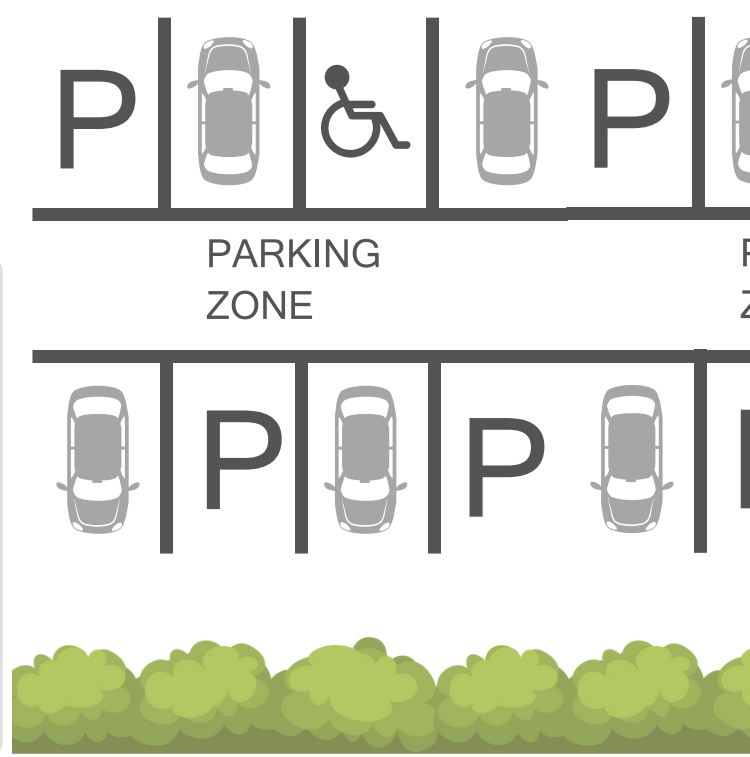

map shows full capacity  
map not to scale

### MAP KEY

- VENDOR TENT
- FOOD CART
- FOOD TRUCK
- LIVE MUSIC
- SPONSORED

RED CAT COFFEE HOUSE

MARTIN BISCUIT BUILDING

RESTROOM

HOT & HOT FISH CLUB

BETTOLA

FARMSTAND